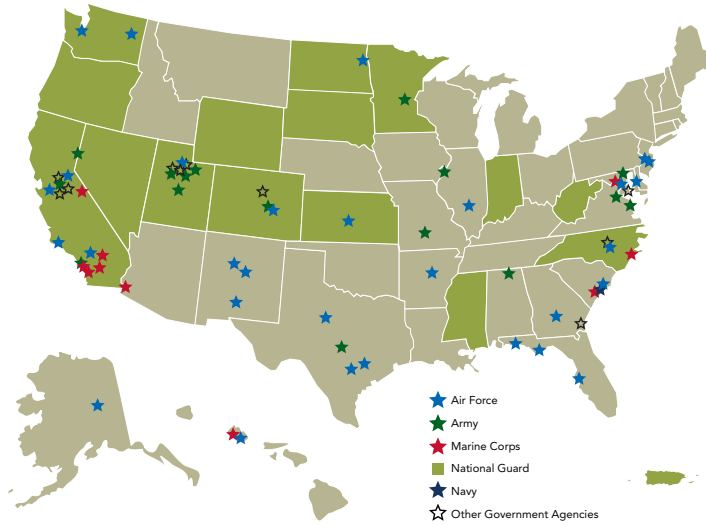

Representative Clients

U.S. National Guard

California Army National Guard
 Colorado Army National Guard
 Indiana Army National Guard
 Kansas Army National Guard
 Minnesota Army National Guard
 Mississippi Army National Guard
 Nevada Army National Guard
 North Carolina Army National Guard
 North Dakota Army National Guard
 Oregon Army National Guard
 Puerto Rico Army National Guard
 South Dakota Army National Guard
 Utah Army National Guard
 Washington Army National Guard
 West Virginia Army National Guard
 Wyoming Army National Guard

U.S. Air Force

Air Force Center for Engineering
 and the Environment (AFCEE)
 Air Force Civil Engineer Support
 Agency (AFCESA)
 Air Force Research Laboratory (AFRL)
 Air Mobility Command (AMC)
 Andrews Air Force Base
 Beale Air Force Base
 Charleston Air Force Base
 Dover Air Force Base
 Dyess Air Force Base
 Edwards Air Force Base
 Eielson Air Force Base
 Fairchild Air Force Base
 Grand Forks Air Force Base
 Hickam Air Force Base
 Hill Air Force Base
 Holloman Air Force Base
 Hurlburt Air Force Base
 Joint Base Lewis-McChord
 Joint Base McGuire-Dix-Lakehurst
 Kadena Air Base
 Kirtland Air Force Base
 Lackland Air Force Base
 Little Rock Air Force Base
 MacDill Air Force Base
 McConnell Air Force Base
 McGuire Air Force Base
 Pope Air Force Base
 Robins Air Force Base
 Schriever Air Force Base
 Scott Air Force Base
 Travis Air Force Base
 U.S. Air Force Europe (USAFE)
 Vandenberg Air Force Base